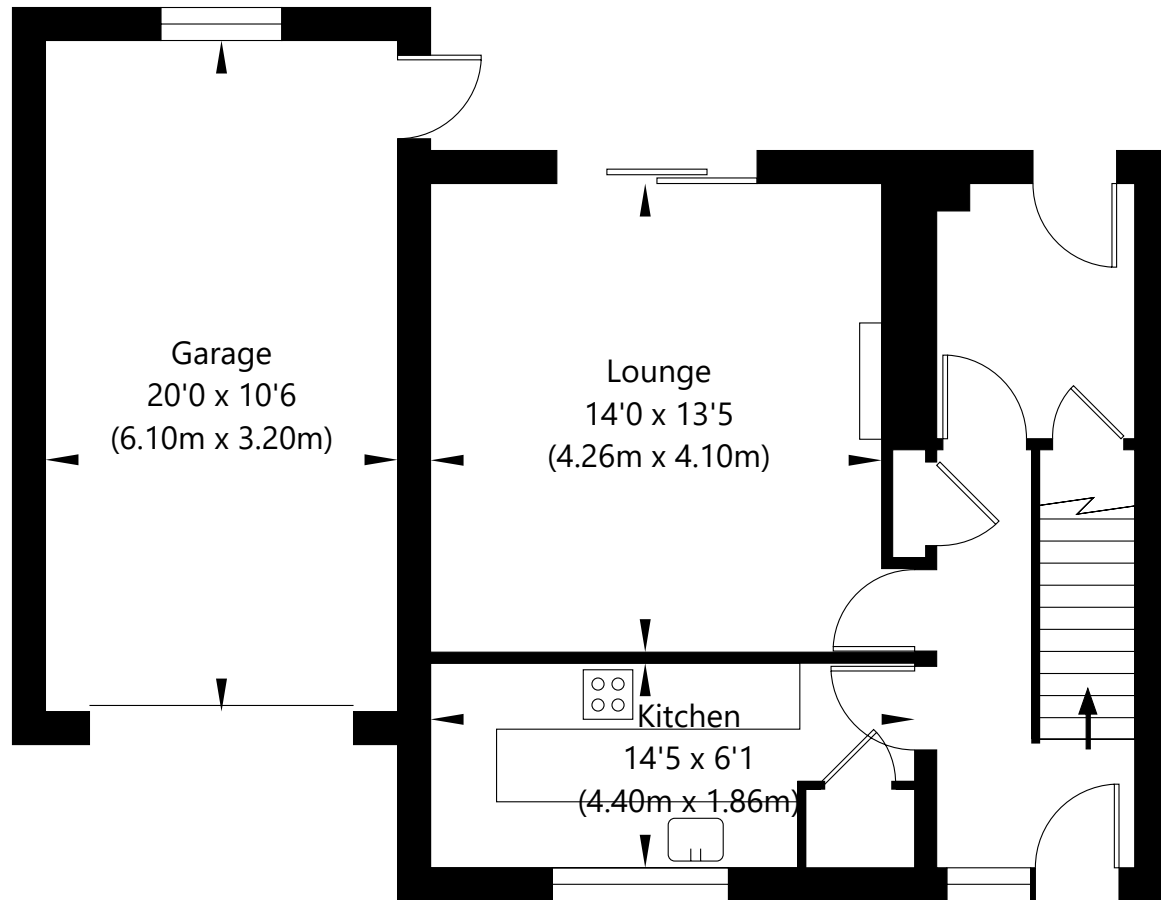

Approx. Gross Internal Area (Excluding Garage)

81.1 Sq M / 873 Sq Ft.

Approx. Gross Internal Area of Garage

23.6 Sq M / 254 Sq Ft.

Not to scale. For identification only.

© www.planography.co.uk 2019

Ground Floor

First Floor