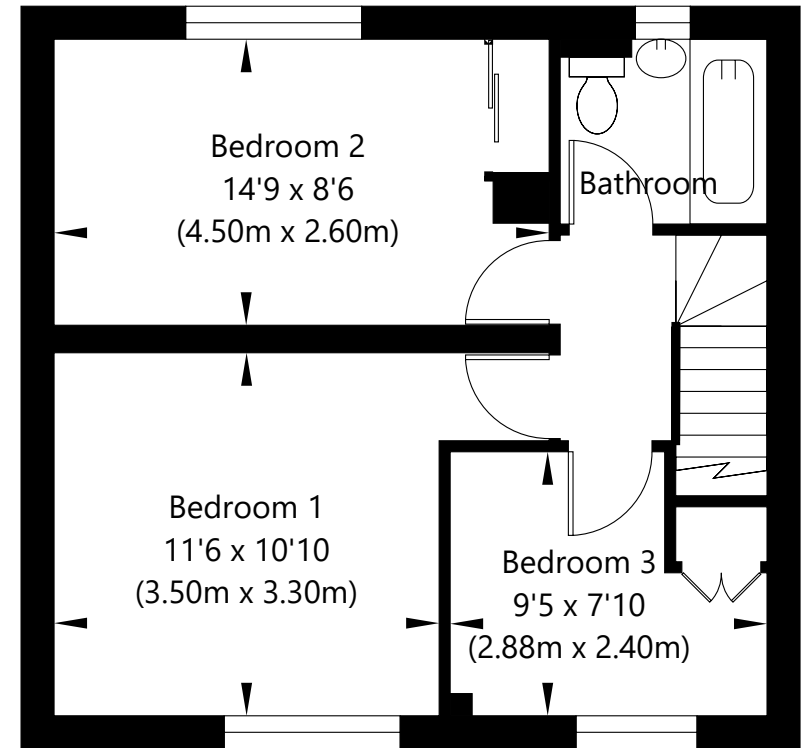

Approx. Gross Internal Area (Excluding Garage)

81.1 Sq M / 873 Sq Ft.

Approx. Gross Internal Area of Garage

23.6 Sq M / 254 Sq Ft.

Not to scale. For identification only.

© www.planography.co.uk 2019

Ground Floor

First Floor