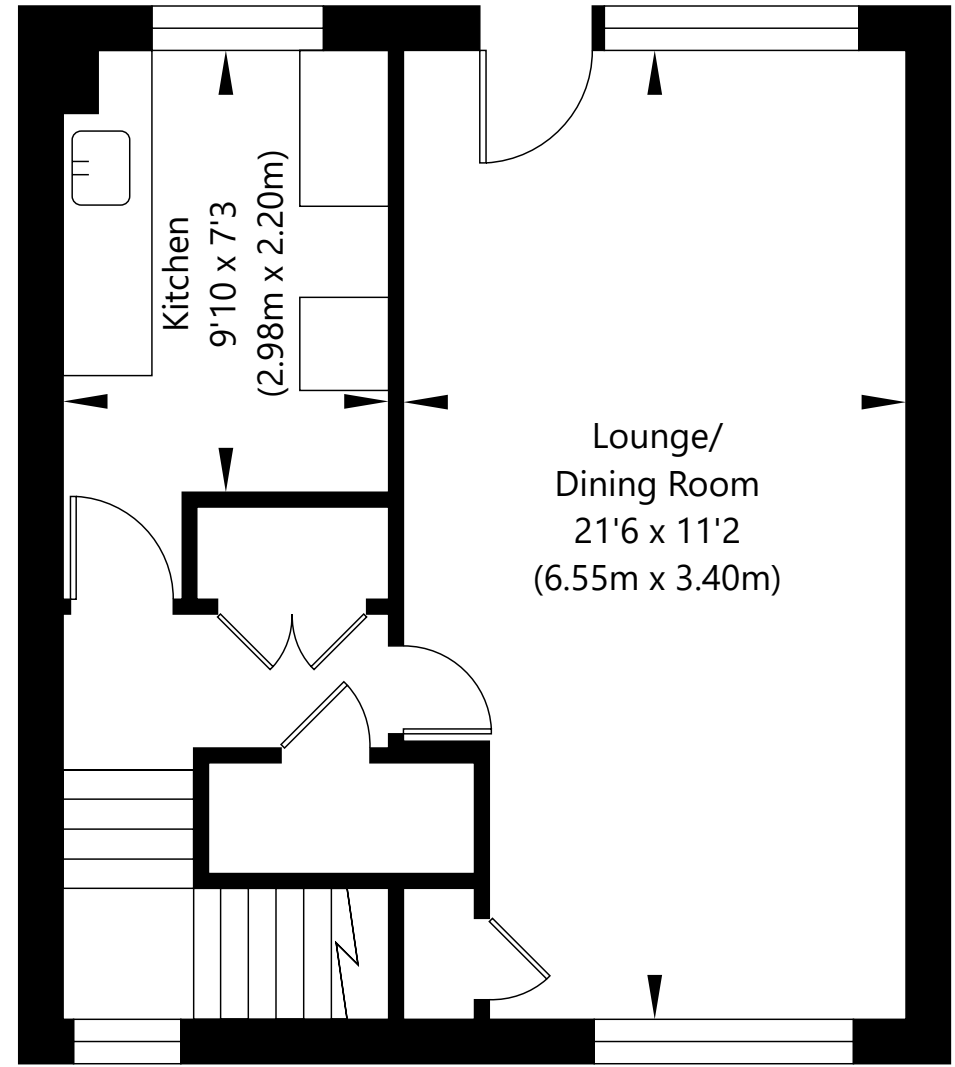

Approx. Gross Internal Area  
74.81 Sq M / 805 Sq Ft.  
Not to scale. For identification only.  
© www.planography.co.uk 2018

Ground Floor

First Floor