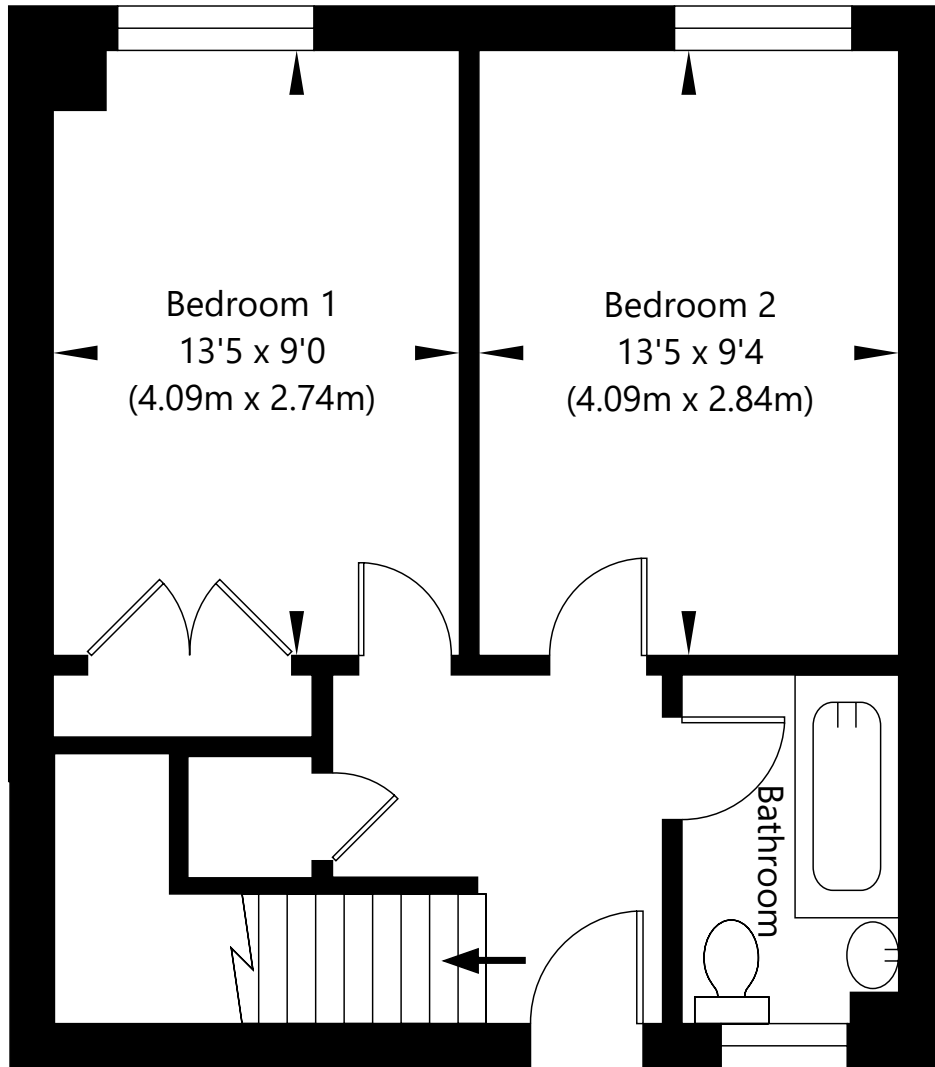

Approx. Gross Internal Area  
74.81 Sq M / 805 Sq Ft.  
Not to scale. For identification only.  
© www.planography.co.uk 2018

Ground Floor

First Floor