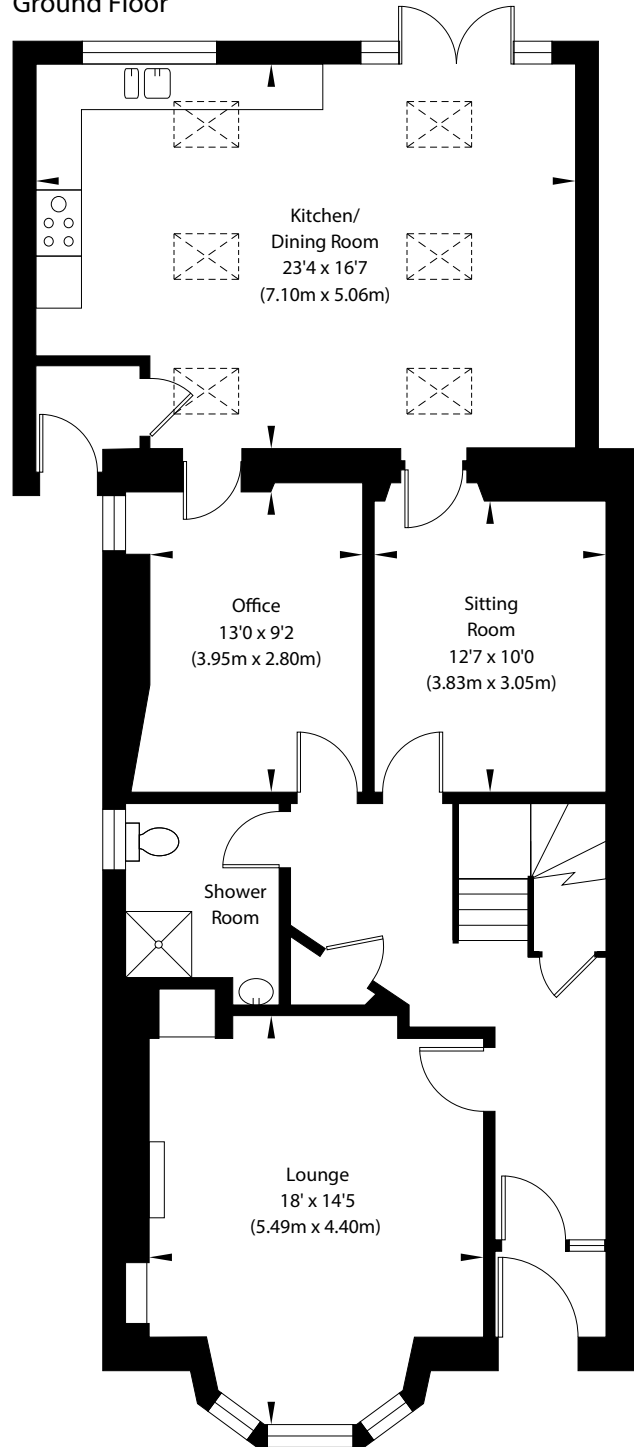

Ground Floor

Approx. Gross Internal Area
185.19 Sq M / 1993 Sq Ft.
Not to scale. For identification only.
© www.planography.co.uk 2018

First Floor