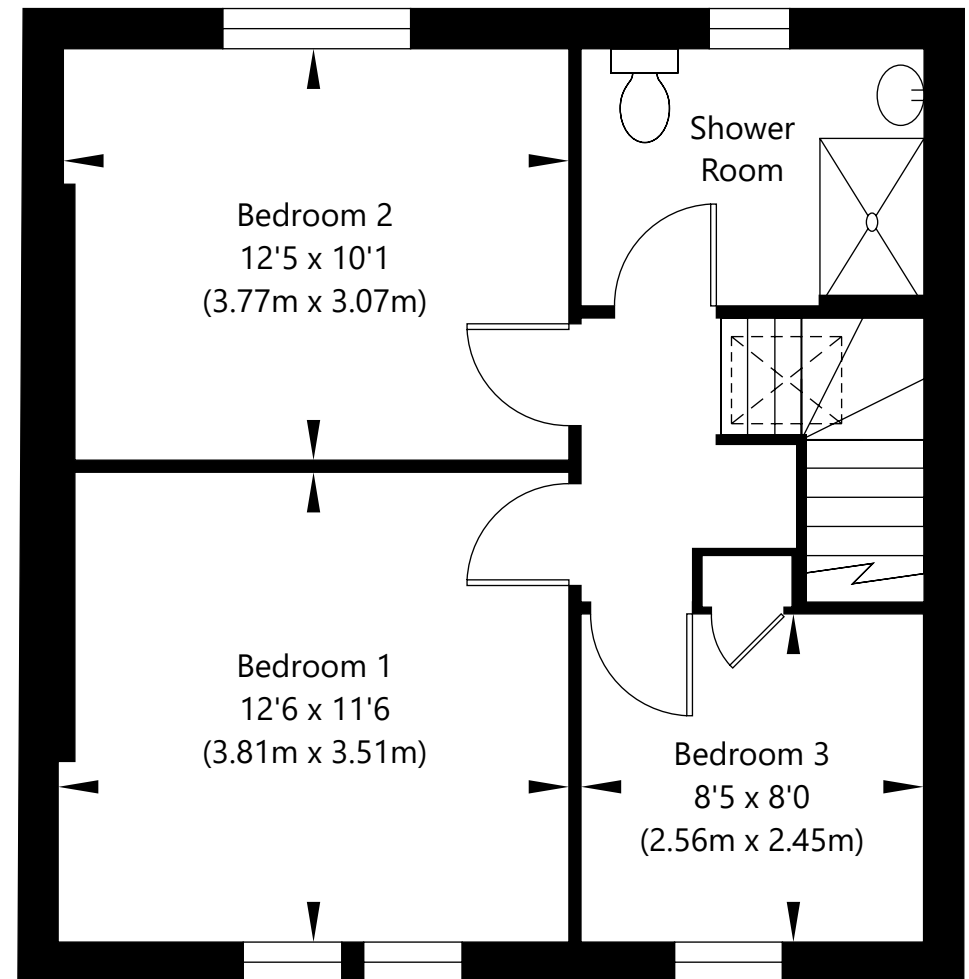

Approx. Gross Internal Area
87.72 Sq M / 944 Sq Ft.
Not to scale. For identification only.
© www.planography.co.uk 2018

Ground Floor

First Floor