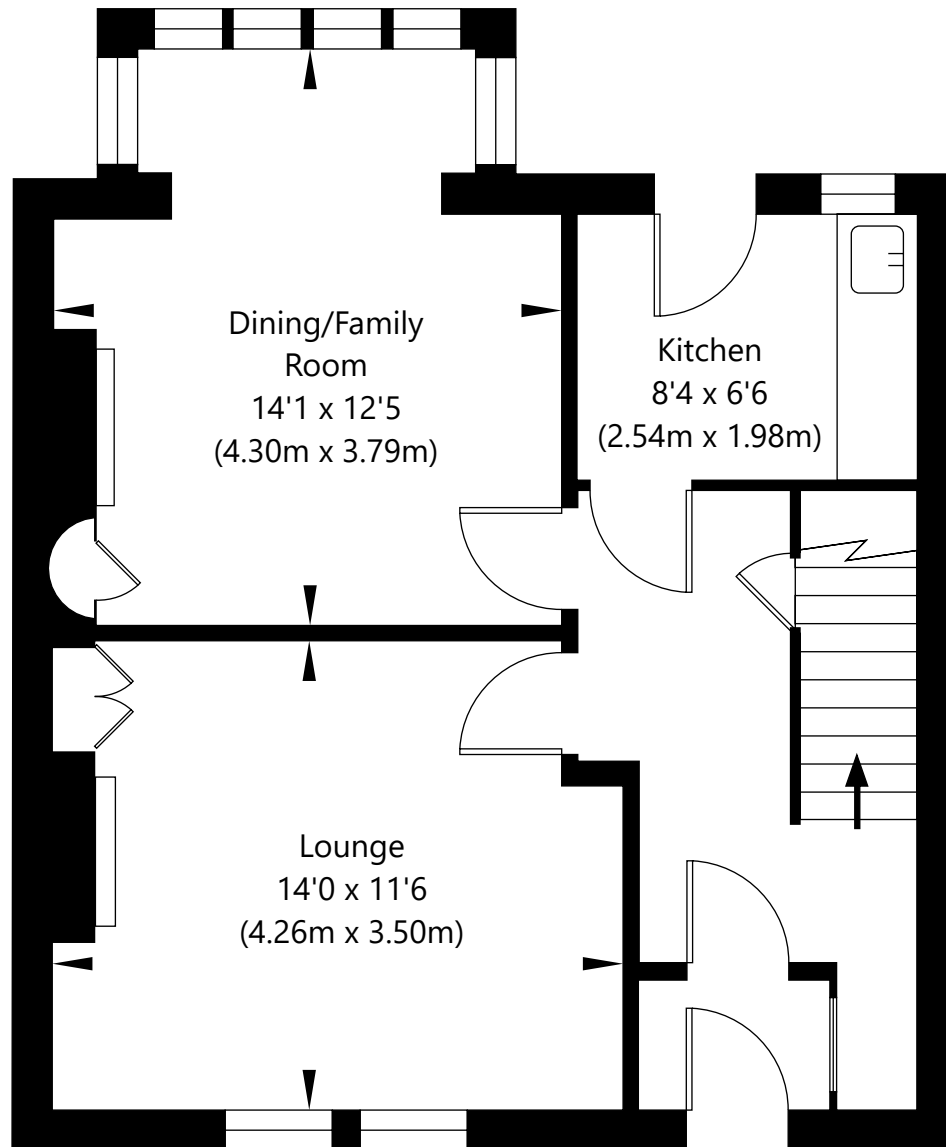

Approx. Gross Internal Area
87.72 Sq M / 944 Sq Ft.
Not to scale. For identification only.
© www.planography.co.uk 2018

Ground Floor

First Floor